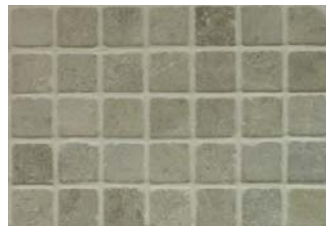

610x406x14mm

610x610x14mm

floor & wall tiles

Product Name:

Black Tumbled Marble Mosaic

Product Size:

23x23x300mm

Product Name: