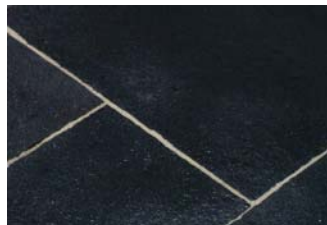

could this be what
you're looking for...

landscaping

Product Name:

Yorkstone Flags

Product Name:

Random Granite Setts

Product Name:

Cubed Granite Setts
100mm x 100mm x 100mm

Product Name:

Random Stone Cobbles

landscaping

Product Name:

Silver Grey Granite Setts
100mm x 100mm x 100mm

Product Name:

Fossil Mint

Product Name:

Raj Green

Product Name:

Karbon Black

landscaping

Product Name:
Autumn Brown

Product Name:
Kobalt Blue

Product Name:
Kandla Grey

Product Name:
Raj Green Cobbles
100mm x 100mm x 50mm
100mm x 150mm x 50mm